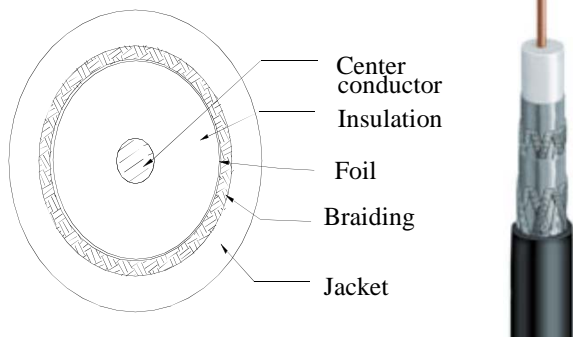

RG-6/U 60% CATV 75 Ω OUTDOOR Coaxial Cable

Description

RG-6/U 60% OUTDOOR CATV 75 Ω Coaxial Cable

Applicable Standards

Reference Standard

SCTE IPS-SP-001

UL 1655, UL 13, UL 444, ROHS

Physical Characteristics

Conductor		C.C.S.
AWG		18
Diameter	(inches)	0.04
Insulation		Skin Foamed PE
Nom. Thickness	(inches)	0.070
Insulation Diameter	(inches)	0.180
Braid Shield		Aluminum
Coverage Area	(%)	60
Braid Diameter	(inches)	0.213
Jacket		Polyethylene
Cable Diameter	(inches)	0.2716
Nom. Thickness	(inches)	0.0255
Nominal Weight		30 lbs.