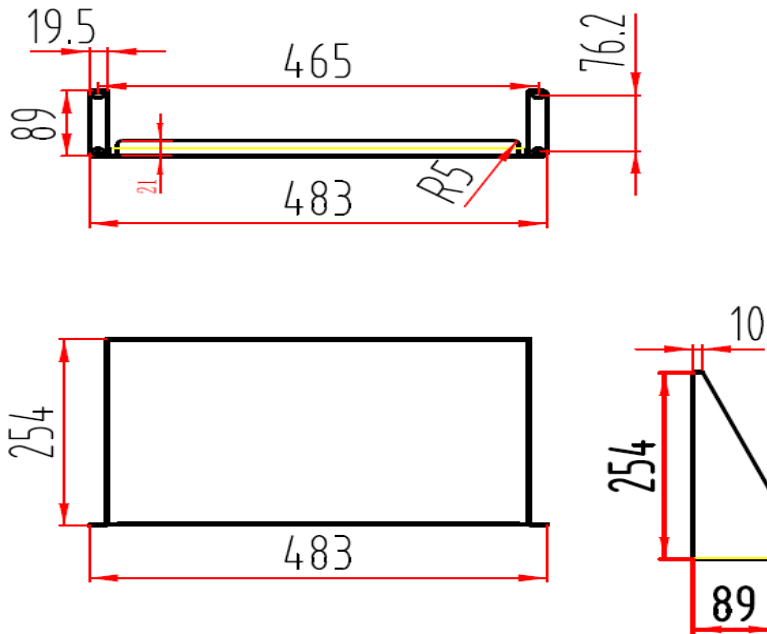

2U, 10" DEEP SINGLE-SIDED, SOLID BOTTOM SHELF

Part No. SHELF-10SSS-N

Color: BLACK

Package includes:

1. 2U, 10" Deep Single-Sided, Solid Bottom Shelf, 1 PC.
2. #12-24 Screws, 4 PCS.

Features:

- Designed to be compatible with all standard 19" wide racks and cabinets
- Made with 18 gauge cold roll steel (CRS)
- Black powder coated finish
- Solid bottom supports heavier equipment
- 2 rack mount unit (2 RMU)
- Supports up to 75 lbs. when properly mounted and secured

2U, 10" DEEP SINGLE-SIDED, SOLID BOTTOM SHELF

2U10" SOLID SHELF, SINGLE SIDED